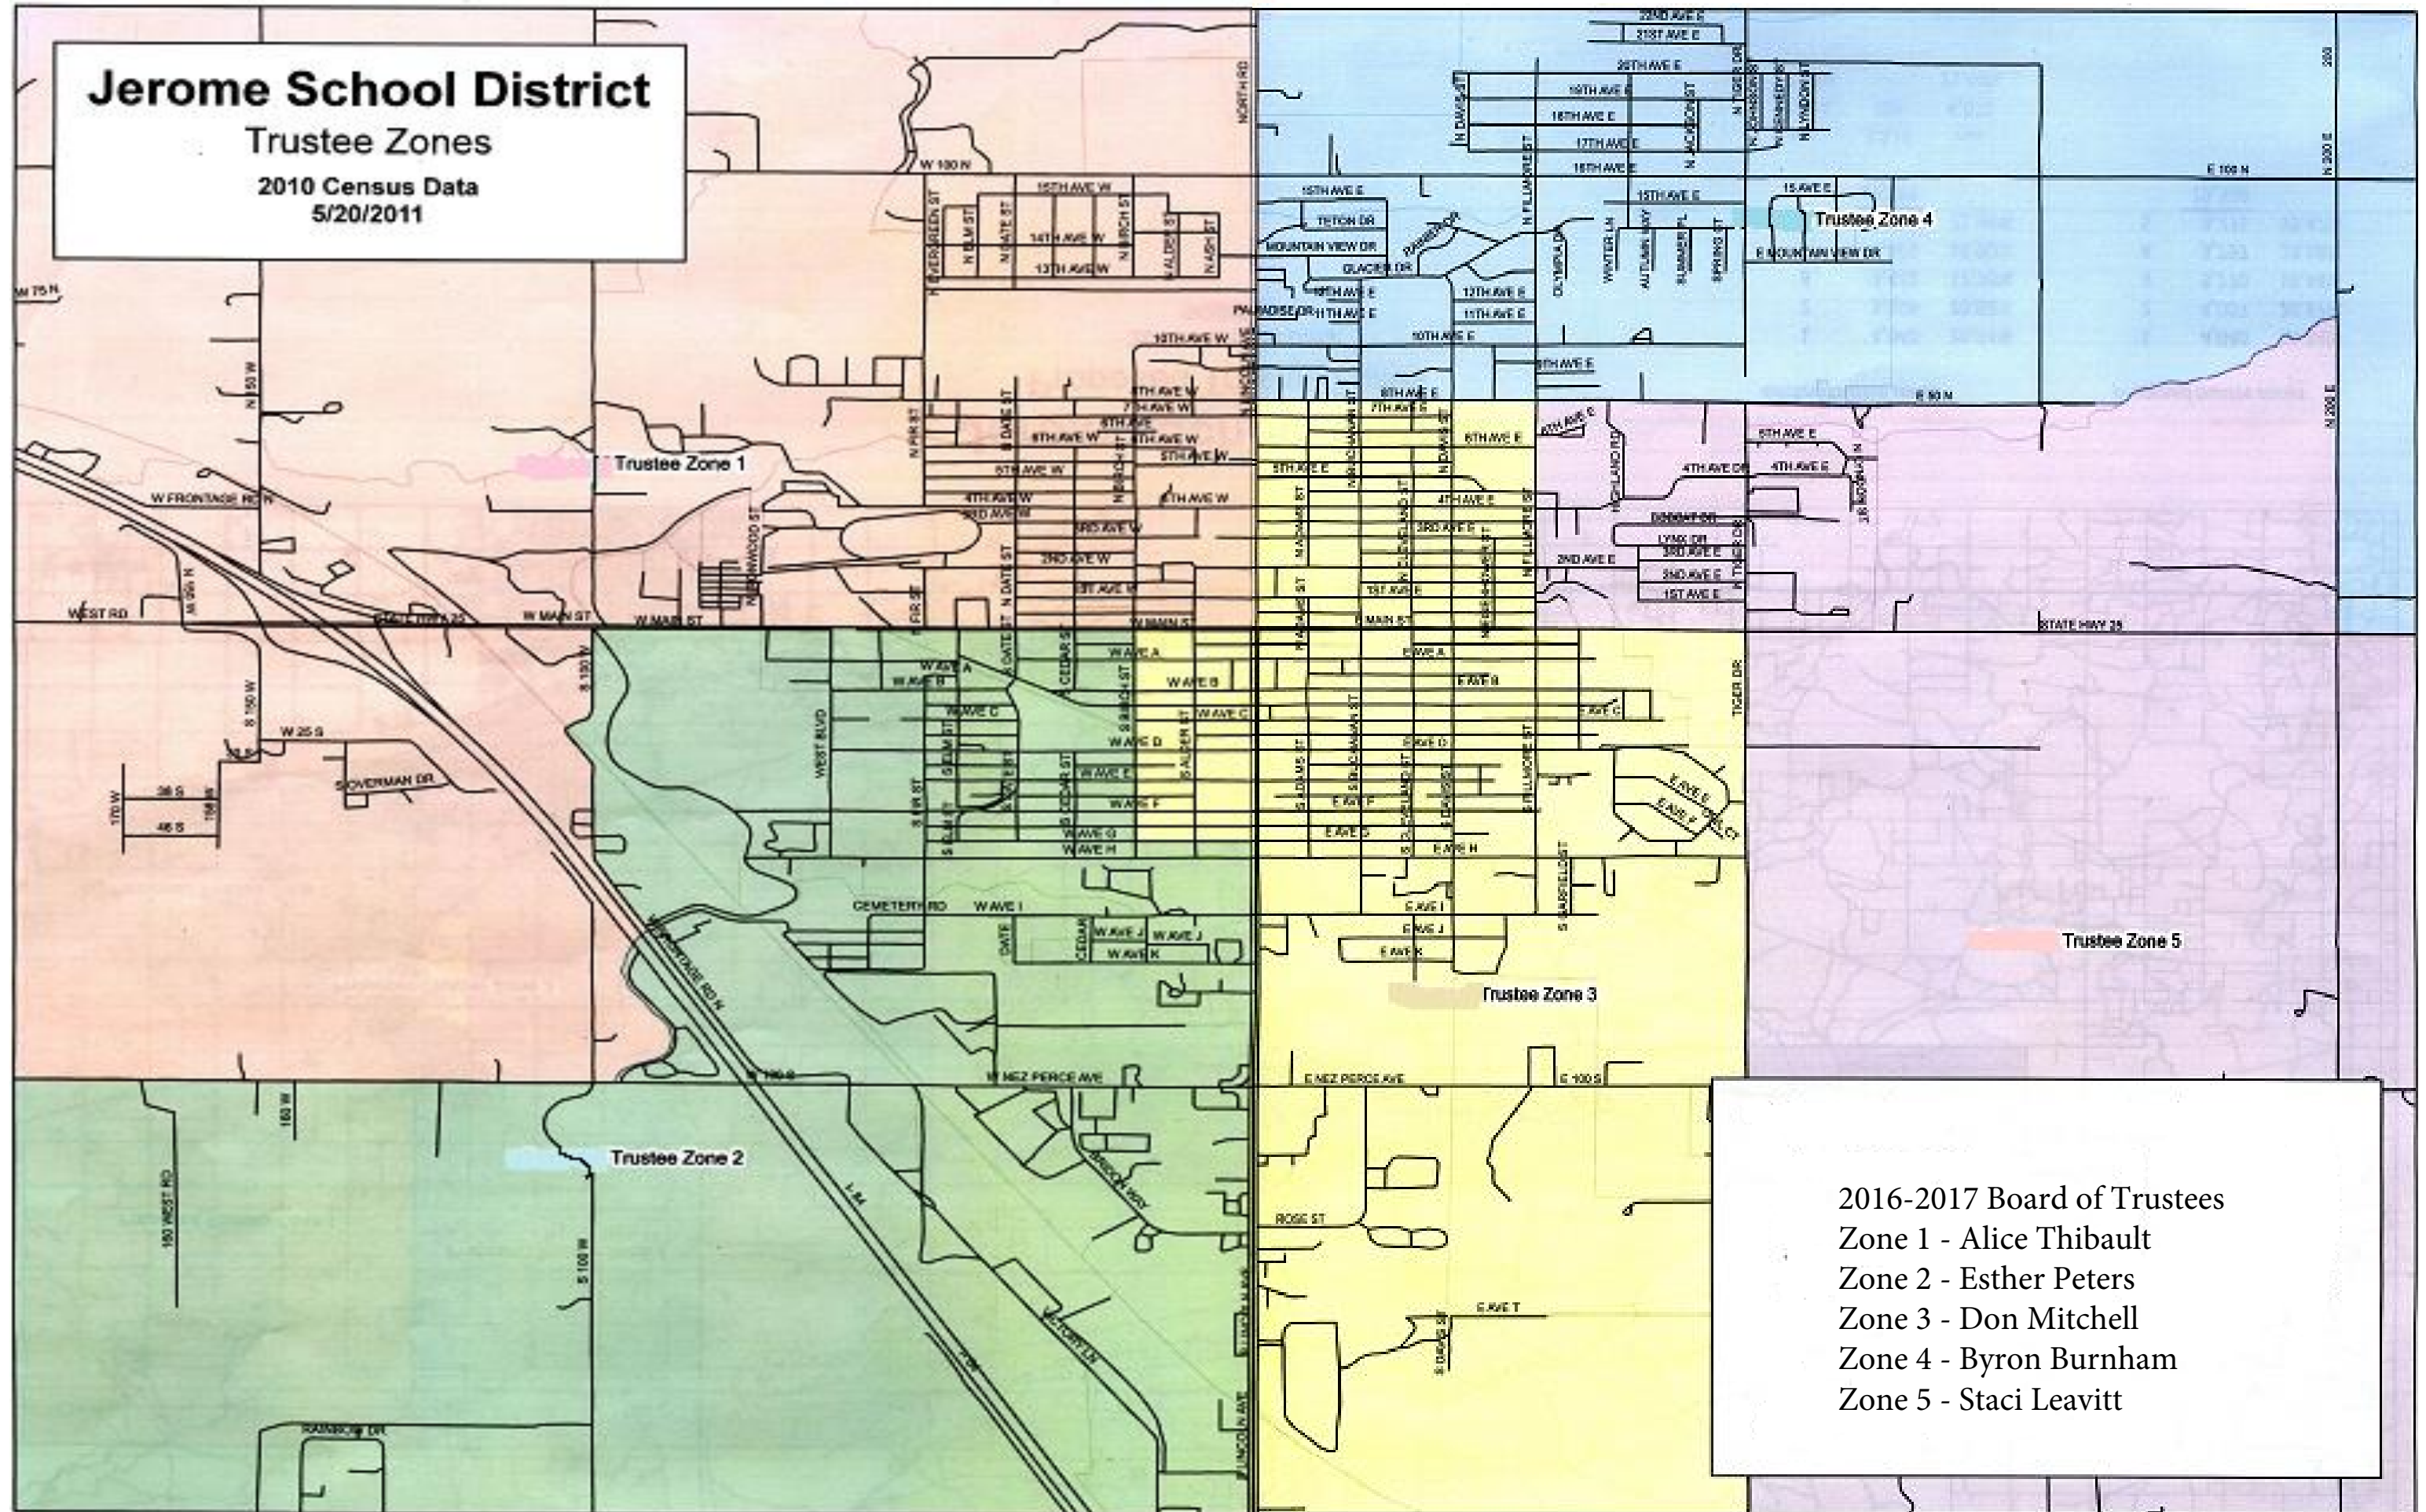

Jerome School District

Trustee Zones

2010 Census Data
5/20/2011

2016-2017 Board of Trustees
Zone 1 - Alice Thibault
Zone 2 - Esther Peters
Zone 3 - Don Mitchell
Zone 4 - Byron Burnham
Zone 5 - Staci Leavitt