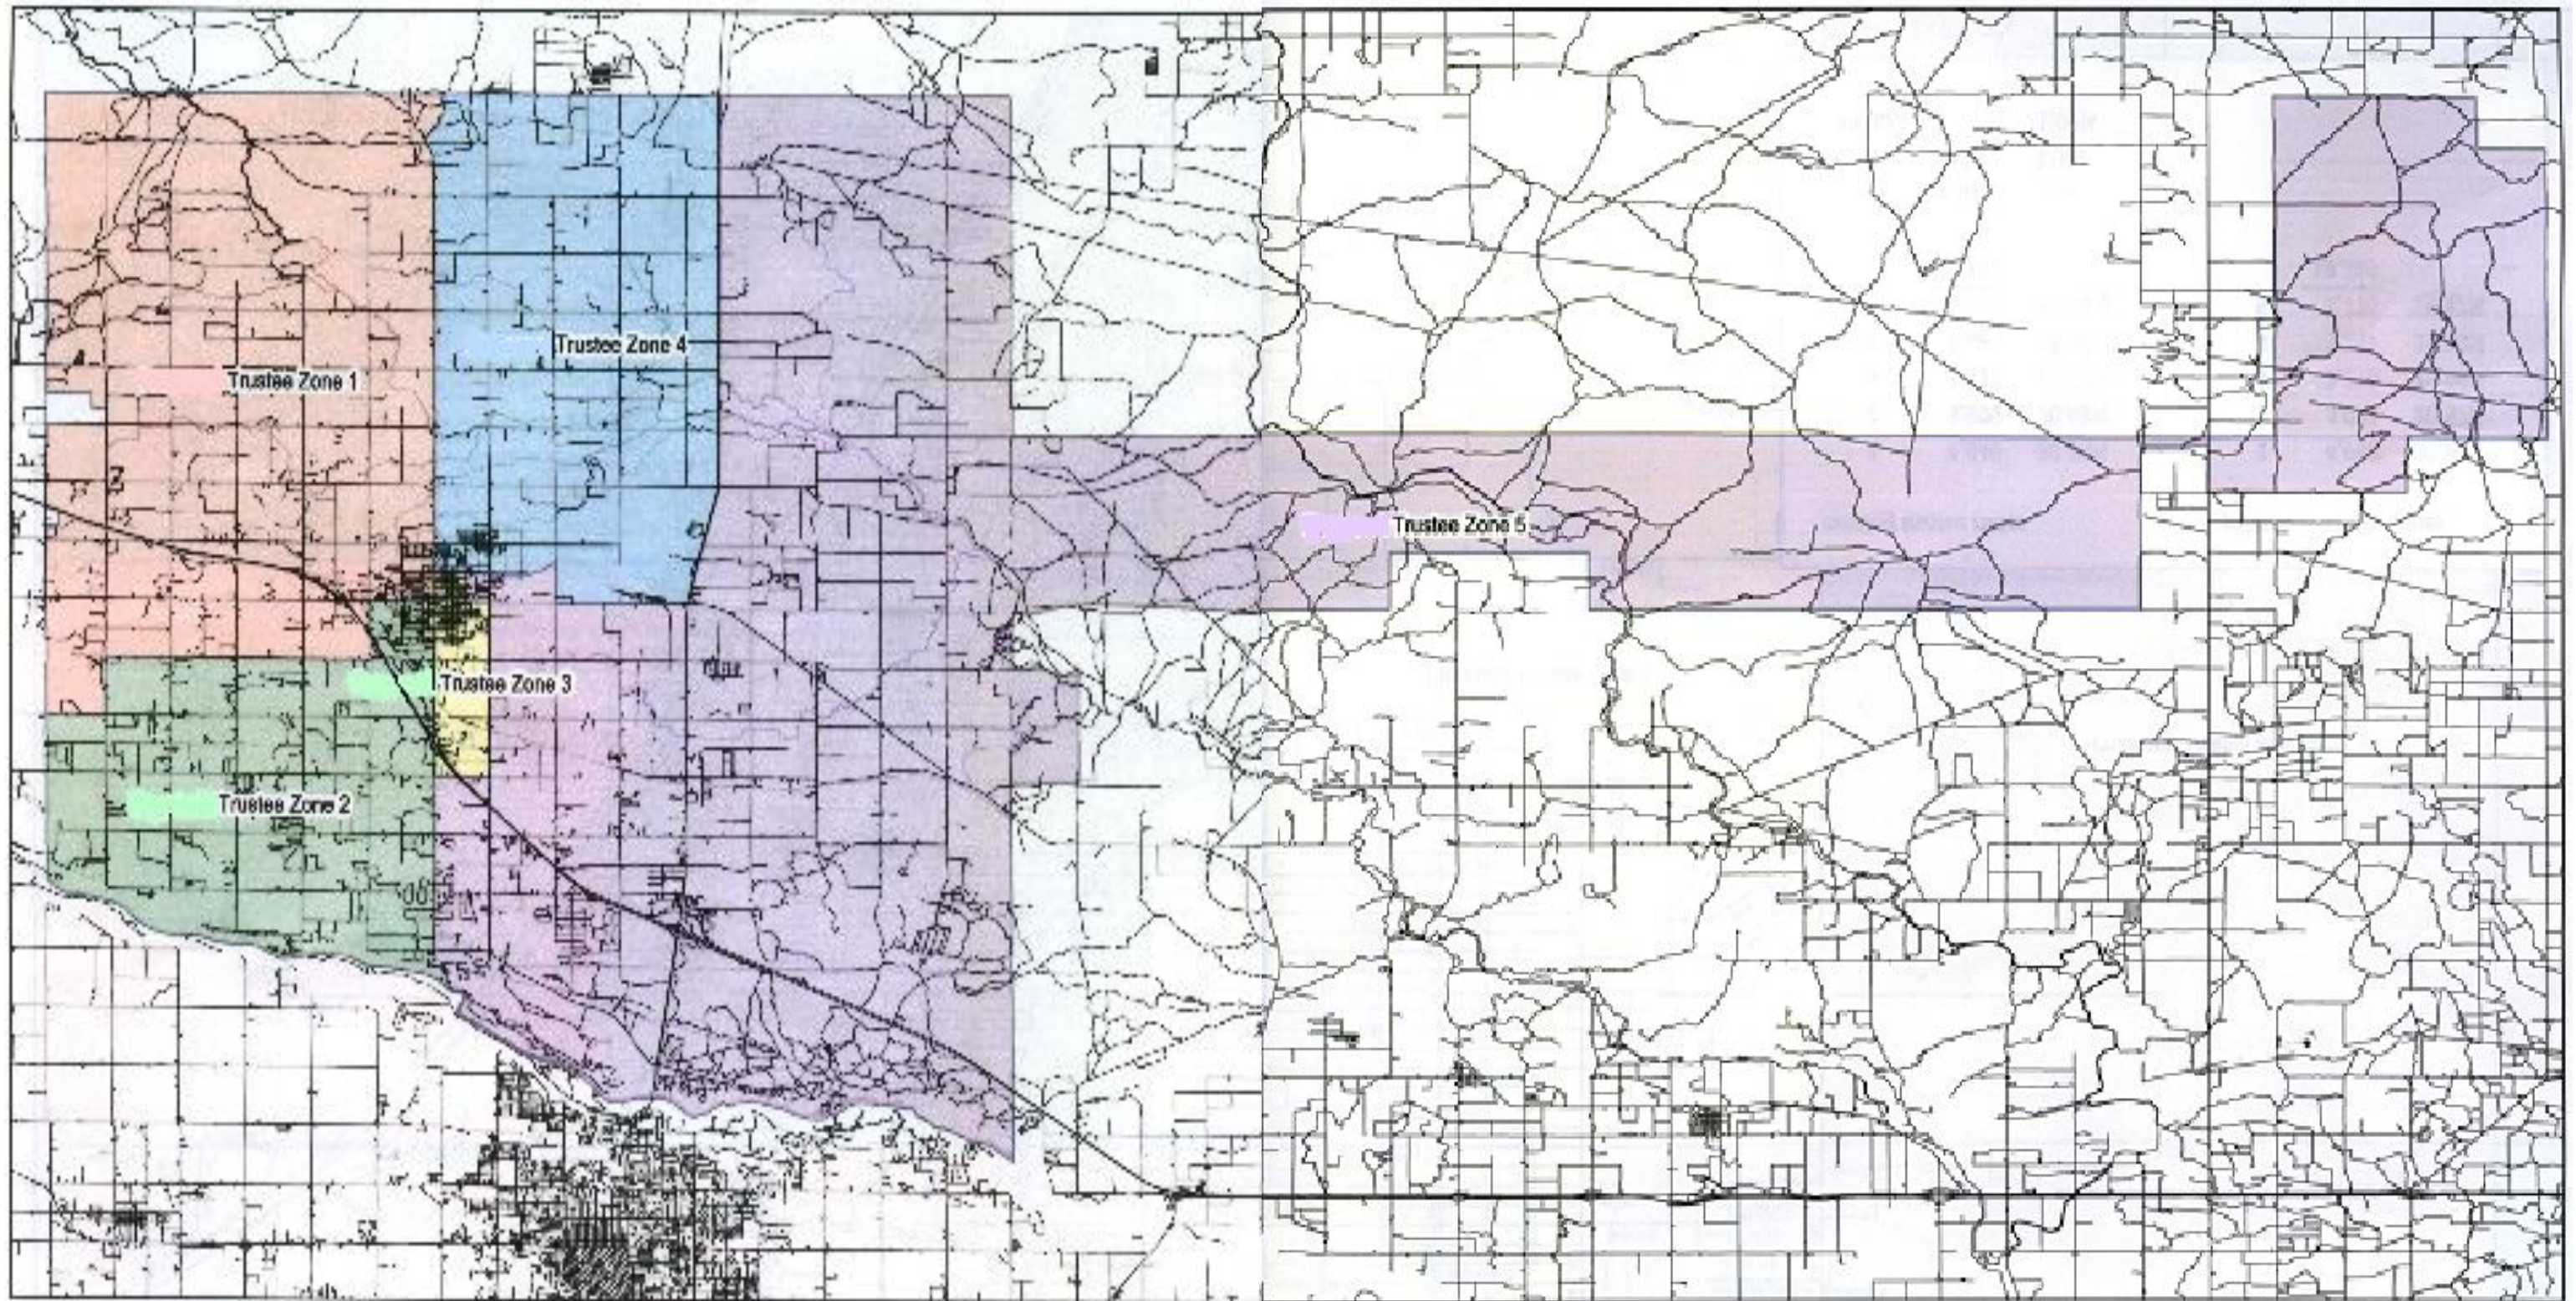

Jerome School District

Trustee Zones

2010 Census Data
5/20/2011

2016-2017 Board of Trustees
Zone 1 - Alice Thibault
Zone 2 - Esther Peters
Zone 3 - Don Mitchell
Zone 4 - Byron Burnham
Zone 5 - Staci Leavitt